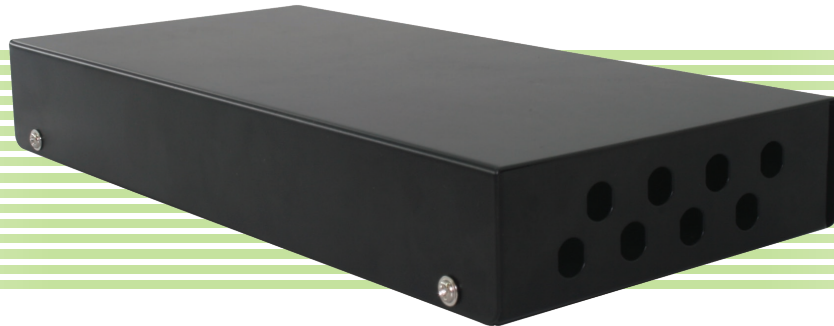

8 Port Junction Box CL-JB008 Series

PANEL

FEATURES

- Light, metal material
- Black Color
- Easy installation
- Excellent cable routing arrangement
- Dimensions(mm) :
CL-JB008 : 248(L) x 120(W) x 35(H)
CL-JB008-1 : 245(L) x 115(W) x 35(H)

PRODUCT INSIDE