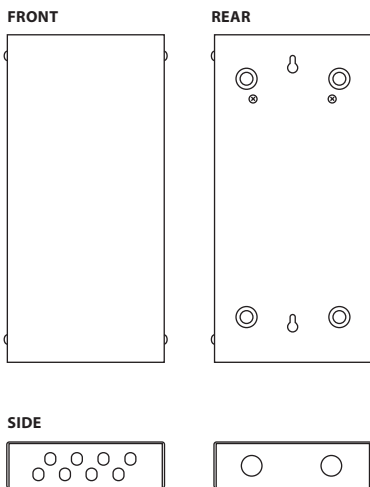

8 Port Junction Box CL-JB008 Series

PANEL

FEATURES

- Light, metal material
- Black Color
- Easy installation
- Excellent cable routing arrangement
- Dimensions(mm) :
CL-JB008 : 248(L) x 120(W) x 35(H)
CL-JB008-1 : 245(L) x 115(W) x 35(H)

PRODUCT INSIDE