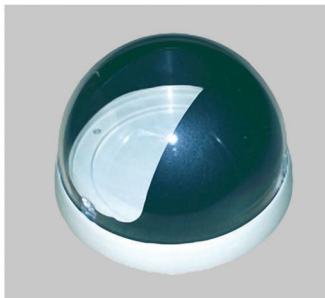

LCC-HB201A
Indoor Dome Camera Housing

- Plastic Base & Cover
- Dim. (approx) :
  Ø87 x 53(L)mm