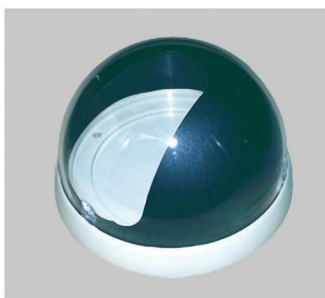

LCC-HB105
Outdoor Camera Housing

- Aluminum Type
- Silver-grey Color
- IP 55
- Dim. (approx) :
145(W) x 110(H) x 425(L)mm

LCC-HB200
Outdoor Camera Housing

- Aluminum Type
- Beige Color
- Back Open Type with Key Lock
- IP 55
- Dim. (approx) :
142(W) x 107(H) x 370(L)mm

LCC-HB205
Ceiling Mount Housing

- Plastic & Metal Type
- For Ceiling Mounting
- Dim. (approx) :
125(W) x 100(H) x 335(L)mm

LCC-HB206
Ceiling Mount Housing

- Metal Type with Key Lock
- For Ceiling Mounting
- Dim. (approx) :
165(W) x 180(H) x 300(L)mm

LCC-HB201A
Indoor Dome Camera Housing

- Plastic Base & Cover
- Dim. (approx) :
Ø87 x 53(L)mm

LCC-HB201B
Indoor Dome Camera Housing

- Plastic Base & Cover
- Dim. (approx) :
Ø133 x 85(L)mm

LCC-HB202
Indoor Camera Housing

- Aluminum/Plastic Type
- Silver-grey Color
- Dim. (approx) :
70(W) x 95(H) x 300(L)mm