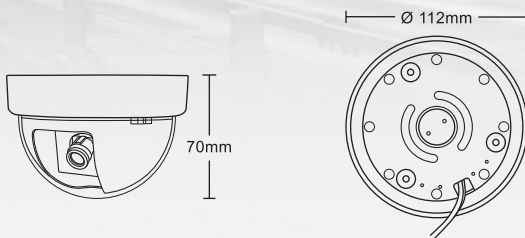

CTCD-4101HDW

Full HD 1080P AHD Dome Camera

Features

- ❖ Full HD 1920x1080P@25/30fps Color Camera
- ❖ 1/3" Sony 2.4 Megapixel Progressive Exmor CMOS Sensor
- ❖ Color : 0.1Lux@F1.2, B/W : 0.05Lux@F1.2
- ❖ Switchable Video Output : AHD / Composite BNC (Optional)
- ❖ 2D/3D Noise Reduction
- ❖ Auto Shutter Mode
- ❖ Lens Shading Compensation

Dimensions

Specifications

2.0
Megapixel

0.05
Min. Illumination Lux

2D/3D
DNR

ATW

BLC

OSD

Model	CTCD-4101HDW
Image Sensor	1/3"Sony 2.4 Megapixel Progressive Exmor CMOS Sensor
Video Frame Rate (Maximum)	1920x1080p@25/30fps, 1280x720p@30fps
Minimum Illumination	Color: 0.1Lux@F1.2, B/W: 0.05Lux@F1.2
Video Output	BNC connector (AHD) & Composite Switchable
S/N Ratio	52dB
Day&Night Mode	Auto
Auto Electronic Shutter	Auto 1/25 (30~1/50,000 sec.)
White Balance	ATW
WDR	D-WDR
Dynamic Noise Reduction	3DNR / 2DNR
Sense Up	Auto
Lens Shading Compensation	Auto
Lens Mount	M12
Lens, Angle of View (H)	f2.8mm
Power Supply ; Consumption	12Vdc ; 1.5W
Operation ; Storage Temperature	-10°C~50°C ; -20°C~60°C
Operation ; Storage Humidity	Maximum: RH80% ; RH90%
Dimension (mm)	Ø 112 x 70(H)
Weight	220g