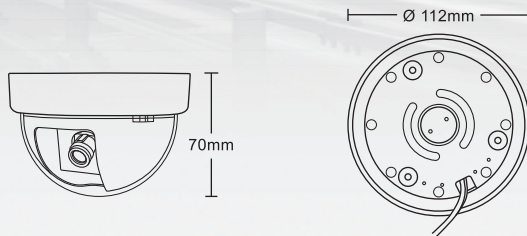

## Features

- ❖ Full HD 1920x1080P@25/30fps Color Camera
- ❖ 1/3" Sony 2.4 Megapixel Progressive Exmor CMOS Sensor
- ❖ Color : 0.1Lux@F1.2, B/W : 0.05Lux@F1.2
- ❖ Switchable Video Output : AHD / Composite BNC (Optional)
- ❖ 2D/3D Noise Reduction
- ❖ Auto Shutter Mode
- ❖ Lens Shading Compensation

## Dimensions