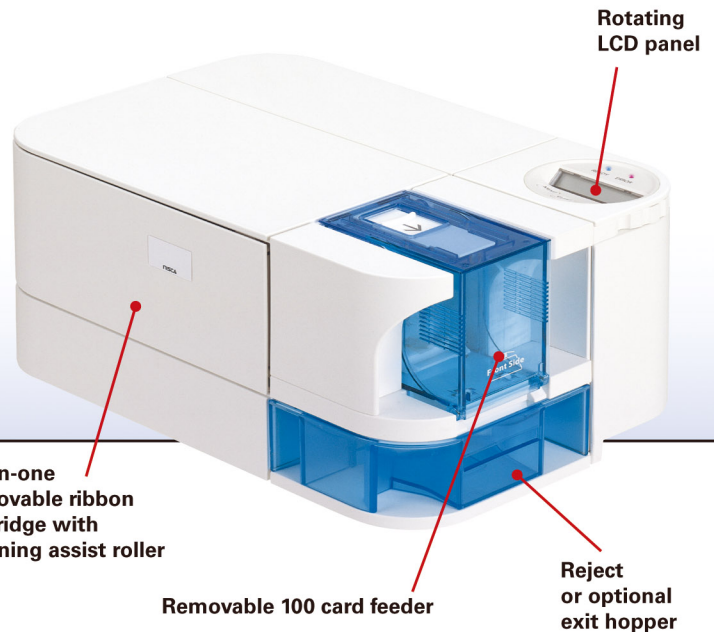

NISCA PR-C101

Out-of-the-Box Solution

NISCA's quality and reliability in an entry-level printer.

The PR-C101 single sided printer provides a simple and affordable out-of-the-box solution for high quality, high durability, plastic cards with low maintenance requirements.

The printer is small enough to fit into an office overhead bin or under a counter. Offering the first ever rotating LCD panel and optional front or back exit, the PR-C101 can be placed in any orientation to fit your office environment perfectly. The printer's ribbon cartridge with cleaning assist roller unit is disposable.

PR-C101 BASIC SOLUTION

- Brilliant 24-bit color, 300 dpi edge-to-edge image
- Media thickness 10 and 30 mil
- Extremely small foot print and light weight (14lbs)
- Removable 100 card feeder
- First ever rotating LCD panel to fit any office environment
- All-in-one ribbon cartridge with cleaning assist roller
- Includes entry-level software
- 20,000 cards mean time between failure (MTBF)
- USB 2.0 output
- Windows and Mac compatibility

Single feed mechanism

All-in-one removable ribbon cartridge

Removable 100 card feeder

* All Specifications / colors are subject to change without notice. (V.02)