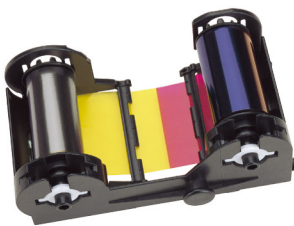

All-in-one removable ribbon cartridge