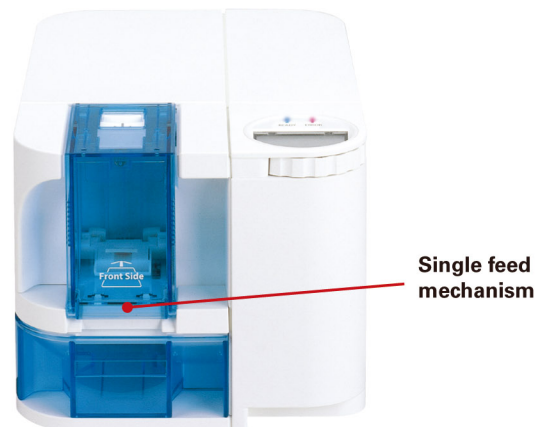

NISCA PR-C101

Out-of-the-Box Solution

NISCA's quality and reliability in an entry-level printer.

The PR-C101 single sided printer provides a simple and affordable out-of-the-box solution for high quality, high durability, plastic cards with low maintenance requirements.

The printer is small enough to fit into an office overhead bin or under a counter. Offering the first ever rotating LCD panel and optional front or back exit, the PR-C101 can be placed in any orientation to fit your office environment perfectly. The printer's ribbon cartridge with cleaning assist roller unit is disposable.

PR-C101 BASIC SOLUTION

- Brilliant 24-bit color, 300 dpi edge-to-edge image
- Media thickness 10 and 30 mil
- Extremely small foot print and light weight (14lbs)
- Removable 100 card feeder
- First ever rotating LCD panel to fit any office environment
- All-in-one ribbon cartridge with cleaning assist roller
- Includes entry-level software
- 20,000 cards mean time between failure (MTBF)
- USB 2.0 output
- Windows and Mac compatibility

Single feed mechanism

All-in-one removable ribbon cartridge

Removable 100 card feeder

* All Specifications / colors are subject to change without notice. (V.02)