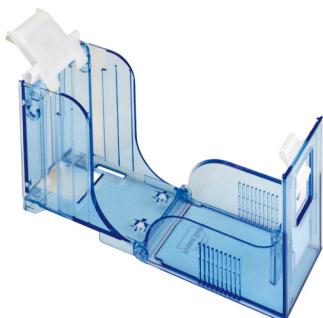

NISCA PR-C101

Out-of-the-Box Solution

NISCA's quality and reliability in an entry-level printer.

The PR-C101 single sided printer provides a simple and affordable out-of-the-box solution for high quality, high durability, plastic cards with low maintenance requirements.

The printer is small enough to fit into an office overhead bin or under a counter. Offering the first ever rotating LCD panel and optional front or back exit, the PR-C101 can be placed in any orientation to fit your office environment perfectly. The printer's ribbon cartridge with cleaning assist roller unit is disposable.

PR-C101 BASIC SOLUTION

- Brilliant 24-bit color, 300 dpi edge-to-edge image
- Media thickness 10 and 30 mil
- Extremely small foot print and light weight (14lbs)
- Removable 100 card feeder
- First ever rotating LCD panel to fit any office environment
- All-in-one ribbon cartridge with cleaning assist roller
- Includes entry-level software
- 20,000 cards mean time between failure (MTBF)
- USB 2.0 output
- Windows and Mac compatibility

Single feed mechanism

All-in-one removable ribbon cartridge

Removable 100 card feeder

* All Specifications / colors are subject to change without notice. (V.02)