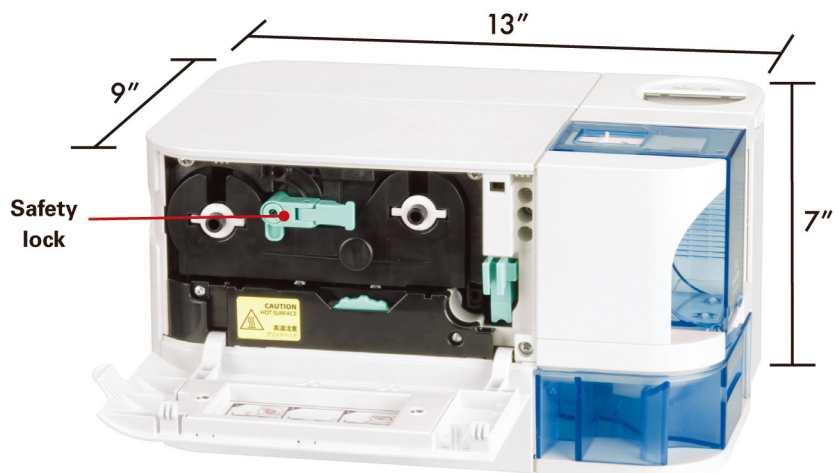

NISCA PR-C101

Out-of-the-Box Solution

NISCA's quality and reliability in an entry-level printer.

The PR-C101 single sided printer provides a simple and affordable out-of-the-box solution for high quality, high durability, plastic cards with low maintenance requirements.

The printer is small enough to fit into an office overhead bin or under a counter. Offering the first ever rotating LCD panel and optional front or back exit, the PR-C101 can be placed in any orientation to fit your office environment perfectly. The printer's ribbon cartridge with cleaning assist roller unit is disposable.

PR-C101 BASIC SOLUTION

- Brilliant 24-bit color, 300 dpi edge-to-edge image
- Media thickness 10 and 30 mil
- Extremely small foot print and light weight (14lbs)
- Removable 100 card feeder
- First ever rotating LCD panel to fit any office environment
- All-in-one ribbon cartridge with cleaning assist roller
- Includes entry-level software
- 20,000 cards mean time between failure (MTBF)
- USB 2.0 output
- Windows and Mac compatibility

Single feed mechanism

All-in-one removable ribbon cartridge

Removable 100 card feeder

* All Specifications / colors are subject to change without notice. (V.02)