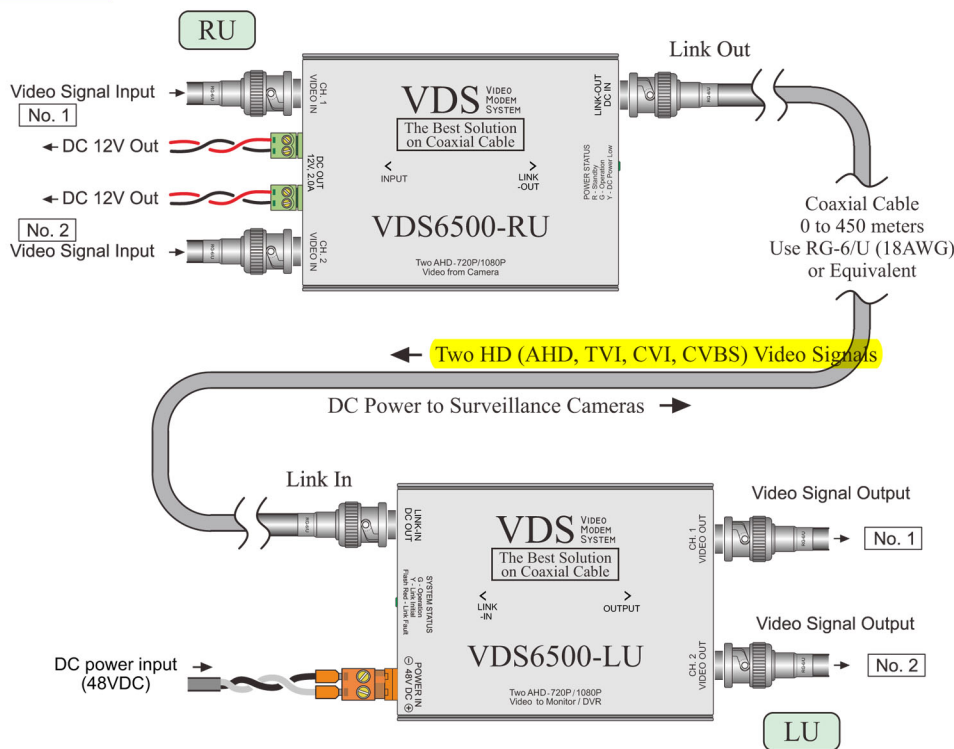

Video Modem System

VDS6500

VDS VIDEO
MODEM
SYSTEM
The Best Solution on Coaxial Cable

VDS6500-RU sender
(Remote Unit - RU)

VDS6500-LU viewer
(Local Unit - LU)

Features

- ◆ Two HD (Analog HD) CCTV cameras, such as 720p and 1080p resolutions Transmission.
- ◆ Sends DC power (Safety methods) from Local side to Remote side, at the same time reverse send video signals use a single coaxial cable.
- ◆ More than 450 meters of transmission distance from Local Unit to Remote Unit.
- ◆ Supports UTC (Up the Coaxial) function.
- ◆ Used the safety mode to send DC power, due to the use of coaxial cable and BNC connector.
- ◆ Good Video Quality, no smear.

Connection Diagram

* All Specifications / colors are subject to change without notice. (V.00)