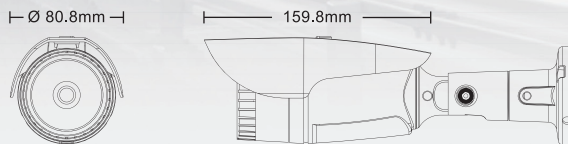

## Features

- ❖ Full HD 1920x1080P@25/30fps (AHD)
- ❖ 1/3" Sony 2.4 Megapixel Progressive Exmor CMOS Sensor
- ❖ Color : 0.05Lux@F1.2, B/W : 0.02Lux@F1.2, IR ON : 0Lux@F1.2
- ❖ Simultaneous output : AHD / Composite BNC
- ❖ OSD / CoC (Via the coax)
- ❖ Fog Reduction & 2D/3D Noise Reduction & Sense Up Functions
- ❖ Shutter Mode (AUTO / MANUAL)
- ❖ Mechanical IR Cut Filter (ICR)
- ❖ Lens Shading Compensation

## Dimensions