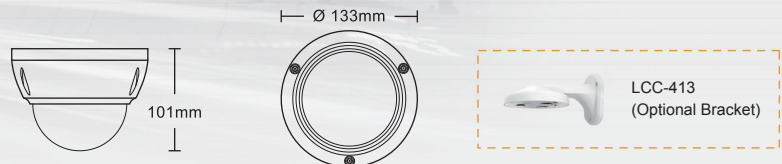

Dimensions

Specifications

Model	CHE-VR370
Image Sensor	1/3" Panasonic 2.1M CMOS Sensor
Resolution	1920(H) x 1080(V)
Frame Rates	1920x1080P@25/30fps
Minimum Illumination	Color: 0.1 Lux, B/W: 0.06 Lux, IR On: 0 Lux @F1.6
Wide Dynamic Range	90dB
Digital Video Output	AHD 1080P
Analog Video Output	CVBS (1.0Vp-p Composite, 75Ω)
Signal to Noise Ratio	More than 50dB (AGC off)
Mechanical IR Cut Filter	Automatically Switches (Switching Lux Level can be adjusted)
IR LED ; Working Distance	24 units (24pcs Hi-Bright) ; 15~20m
OSD Menu	OSD Control / CoC
Title	TITLE (LOCATION)
Day&Night Mode	Color / B&W / Auto / IR SYNC
Electronic Shutter	Auto: 1/25(30)~1/30000 Sec ; Manual: 1/25(30), 1/50(60), 1/100(120), 1/240, 1/500, 1/1000, 1/2000, 1/4000, 1/8000, 1/16000, 1/30000 Sec
Auto Gain Control	0~20 Steps
White Balance	ATW / AWB / PWB (Push Lock) / Manual
WDR ; BLC ; HLC	High (Max 90dB) / Middle / Low / Off ; Program : On / Off
Fog Reduction	Auto/Manual/Off ; Level: High/Middle/Low
Dynamic Noise Reduction	SMART / 2DNR / 3DNR
Sense Up	On (x2, x4, x8, x16, x32) / Off
Language	English, Japanese, Traditional Chinese, Simplified Chinese
E-Zoom	8x
Image Setting	Sharpness / Saturation / Gamma / Mirror / Flip / Black Level
Privacy Zone Mask	16 Zones Programmable
Motion Detection	On: Sensitivity, Programmable / Off
Camera Control Interface	CoC / UTC / PELCO-D
Lens	3.5X Optical Zoom f3.0mm(Wide)~10.5mm(Tele), F1.6
Angle of View	H: 92°(Wide) ~ 29°(Tele), V: 52°(Wide) ~ 16.5°(Tele)
Minimum Working Distance	1 m
Focusing System	Smart Zoom & Auto Focus ; Day / Night Focus Preset
Water Resistance	IP66
Power Supply ; Consumption	12Vdc/650mA ; 7.8W
Operating Temperature	-10°C to 50°C
Operating Humidity	Maximum: RH80%
Dimension (mm)	Ø133 x 101(H)
Net Weight	700g