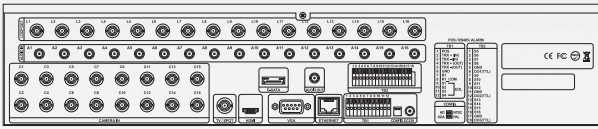

CHE-1648AH

16CH Analog HD Recording DVR

DVR

Features

- ❖ 960H & AHD (720P/1080P) video input
- ❖ AHD Video Loop-Out
- ❖ Max. 4HDDs with DVD-RW
- ❖ e-SATA and USB AUTO Backup
- ❖ DVD-RW (Optional)
- ❖ Smart phone support
- ❖ Easy / Strong Network
- ❖ POS, Jog control

Dimensions

Rear Design

System Configuration

CHE-1648AH

16CH Analog HD Recording DVR

Specifications

Model		CHE-1648AH	
Compression Algorithm		Video : H.264, Audio : G.726	
Operating System		Embedded Linux	
Multi-Operation		Pentaplex (Live, Recording, Playback, Backup, Network)	
Video	Input	BNC	16 CH
	Output	HDMI	1
		VGA	1
		Composite	1 (Spot or Live)
		Loop (BNC)	16
Audio	Input	RCA	16
	Output		1 (HDMI, RCA)
Interface	USB 2.0		2
	RS-485		2
	E-SATA		1
	Ethernet		1
	Sensor Input		16
	Alarm Output		1 Relay + 3TTL
	SATA		Max. 4 x SATA HDD + ODD
	Live	Resolution	
Display Mode			1, 4, 9, 16
Digital Zoom			Up to x 7
Recording	1080P		Up to 240(200)fps
	720P		Up to 480(400)fps
	960P		Up to 480(400)fps
	Mode		Manual / Continuous / Schedule / Motion / Sensor & Pre/Post, Panic
	Pre-recording		0 ~ 5 seconds
	Post-recording		0 ~ 120 seconds
Playback	Search		Search by Time, Calendar, Events, Thumbnail and First/Last Search
	Speed		1x, 2x, 4x, 8x, 32x, 128x
Backup	Backup Device		USB Memory Stick/HDD, DVD-RW & Backup by Network
	Backup File Format		AVI (With or Without Timestamp), PS (Playback in Backup-Viewer)
Events & Alarm		Email & FTP Notification / Alarm-out / Buzzer for Events & Video Loss Warning Message & Buzzer for HDD Over-Temperature	
Network	Transmission	Video Dual-Stream (Local recording & Network Transmission) Bandwidth adjustable (64/128/256/512Kbps, 1/2/4/10Mbps, Unlimited)	
	Netclient / Web (I.E.)	Live, Playback, Backup, PTZ, DVR Setup	
	Mobile Viewer	Supported by Android OS, iOS (iPhone)	
Power		DC 12V / 5.83A	
Operating Temperature		5°C to 40°C	
Operating Humidity		20% ~ 80% RH	
Dimension (mm)		430(W) x 87(H) x 385(D)	
Weight		7.5 kg	