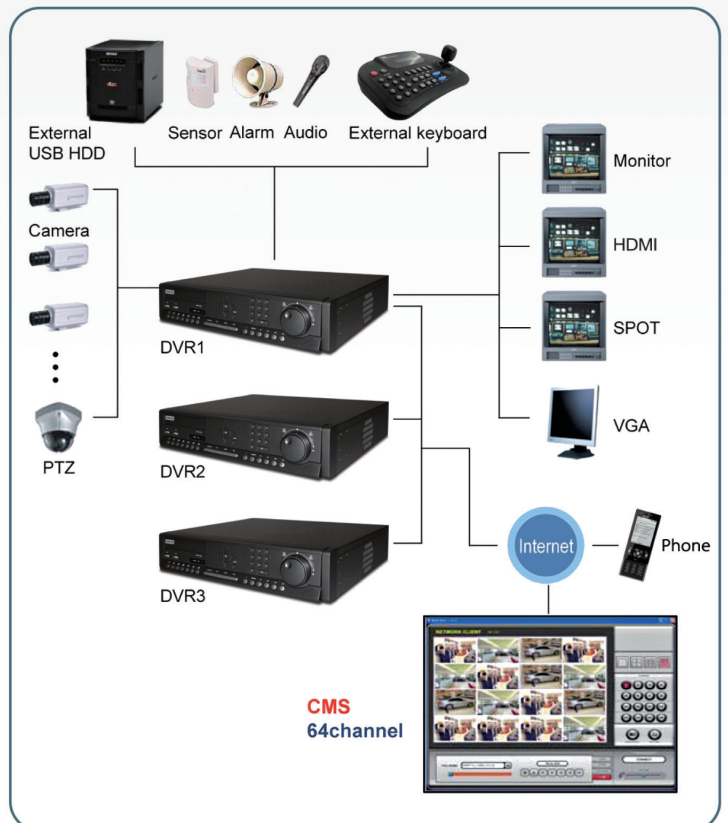

CHE-1648AH

16CH Analog HD Recording DVR

DVR

Features

- ❖ 960H & AHD (720P/1080P) video input
- ❖ AHD Video Loop-Out
- ❖ Max. 4HDDs with DVD-RW
- ❖ e-SATA and USB AUTO Backup
- ❖ DVD-RW (Optional)
- ❖ Smart phone support
- ❖ Easy / Strong Network
- ❖ POS, Jog control

Dimensions

Rear Design

System Configuration

CHE-1648AH

16CH Analog HD Recording DVR

Specifications

Model		CHE-1648AH	
Compression Algorithm		Video : H.264, Audio : G.726	
Operating System		Embedded Linux	
Multi-Operation		Pentaplex (Live, Recording, Playback, Backup, Network)	
Video	Input	BNC	16 CH
	Output	HDMI	1
		VGA	1
		Composite	1 (Spot or Live)
		Loop (BNC)	16
Audio	Input	RCA	16
	Output		1 (HDMI, RCA)
Interface	USB 2.0		2
	RS-485		2
	E-SATA		1
	Ethernet		1
	Sensor Input		16
	Alarm Output		1 Relay + 3TTL
	SATA		Max. 4 x SATA HDD + ODD
	Live	Resolution	
Display Mode			1, 4, 9, 16
Digital Zoom			Up to x 7
Recording	1080P		Up to 240(200)fps
	720P		Up to 480(400)fps
	960P		Up to 480(400)fps
	Mode		Manual / Continuous / Schedule / Motion / Sensor & Pre/Post, Panic
	Pre-recording		0 ~ 5 seconds
	Post-recording		0 ~ 120 seconds
Playback	Search		Search by Time, Calendar, Events, Thumbnail and First/Last Search
	Speed		1x, 2x, 4x, 8x, 32x, 128x
Backup	Backup Device		USB Memory Stick/HDD, DVD-RW & Backup by Network
	Backup File Format		AVI (With or Without Timestamp), PS (Playback in Backup-Viewer)
Events & Alarm		Email & FTP Notification / Alarm-out / Buzzer for Events & Video Loss Warning Message & Buzzer for HDD Over-Temperature	
Network	Transmission	Video Dual-Stream (Local recording & Network Transmission) Bandwidth adjustable (64/128/256/512Kbps, 1/2/4/10Mbps, Unlimited)	
	Netclient / Web (I.E.)	Live, Playback, Backup, PTZ, DVR Setup	
	Mobile Viewer	Supported by Android OS, iOS (iPhone)	
Power		DC 12V / 5.83A	
Operating Temperature		5°C to 40°C	
Operating Humidity		20% ~ 80% RH	
Dimension (mm)		430(W) x 87(H) x 385(D)	
Weight		7.5 kg	