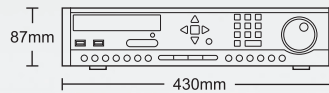

Dimensions

Rear Design

System Configuration

CHE-1648AH

16CH Analog HD Recording DVR

Specifications

Model		CHE-1648AH	
Compression Algorithm		Video : H.264, Audio : G.726	
Operating System		Embedded Linux	
Multi-Operation		Pentaplex (Live, Recording, Playback, Backup, Network)	
Video	Input	BNC	16 CH
	Output	HDMI	1
		VGA	1
		Composite	1 (Spot or Live)
		Loop (BNC)	16
Audio	Input	RCA	16
	Output		1 (HDMI, RCA)
Interface	USB 2.0		2
	RS-485		2
	E-SATA		1
	Ethernet		1
	Sensor Input		16
	Alarm Output		1 Relay + 3TTL
	SATA		Max. 4 x SATA HDD + ODD
	Live	Resolution	
Display Mode			1, 4, 9, 16
Digital Zoom			Up to x 7
Recording	1080P		Up to 240(200)fps
	720P		Up to 480(400)fps
	960P		Up to 480(400)fps
	Mode		Manual / Continuous / Schedule / Motion / Sensor & Pre/Post, Panic
	Pre-recording		0 ~ 5 seconds
	Post-recording		0 ~ 120 seconds
Playback	Search		Search by Time, Calendar, Events, Thumbnail and First/Last Search
	Speed		1x, 2x, 4x, 8x, 32x, 128x
Backup	Backup Device		USB Memory Stick/HDD, DVD-RW & Backup by Network
	Backup File Format		AVI (With or Without Timestamp), PS (Playback in Backup-Viewer)
Events & Alarm		Email & FTP Notification / Alarm-out / Buzzer for Events & Video Loss Warning Message & Buzzer for HDD Over-Temperature	
Network	Transmission	Video Dual-Stream (Local recording & Network Transmission) Bandwidth adjustable (64/128/256/512Kbps, 1/2/4/10Mbps, Unlimited)	
	Netclient / Web (I.E.)	Live, Playback, Backup, PTZ, DVR Setup	
	Mobile Viewer	Supported by Android OS, iOS (iPhone)	
Power		DC 12V / 5.83A	
Operating Temperature		5°C to 40°C	
Operating Humidity		20% ~ 80% RH	
Dimension (mm)		430(W) x 87(H) x 385(D)	
Weight		7.5 kg	