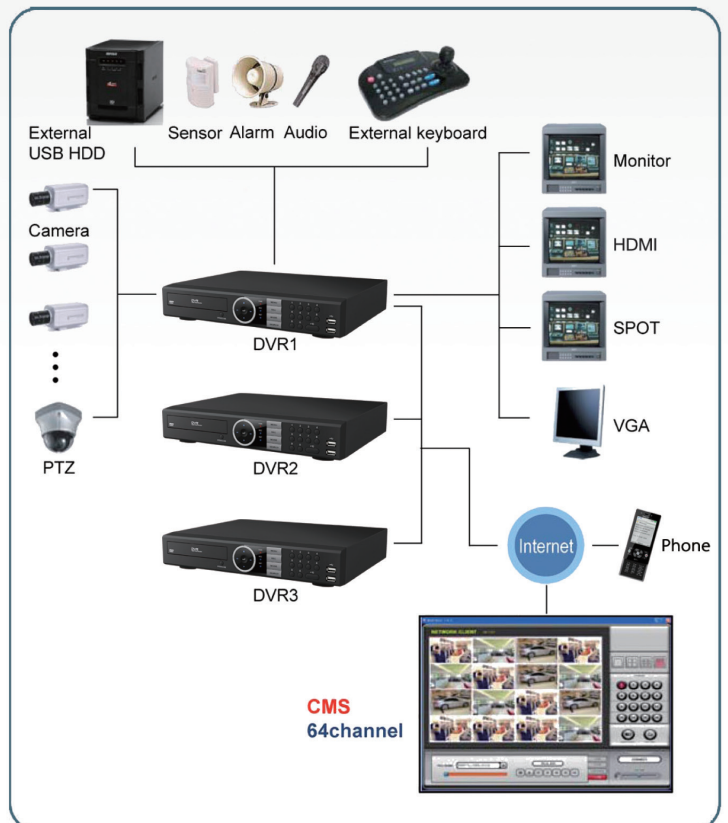

System Configuration