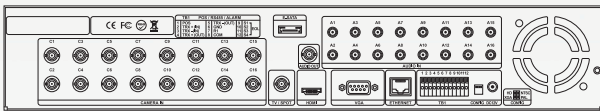

Rear Design