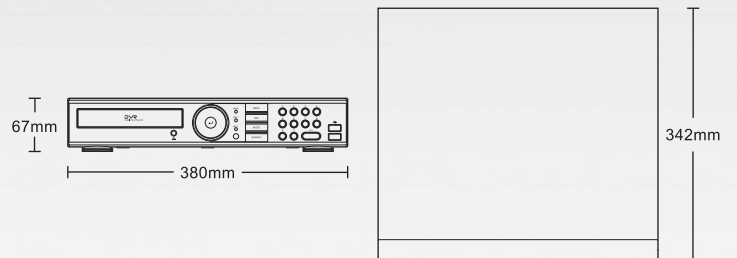

Dimensions

System Configuration

Rear Design

CHE-0824L

H.264 Real-time DVR

DVR

Specifications

Model		CHE-0824L	
Video	Input	Composite	8
	Output	Composite	1
		VGA	1
Audio	Input	RCA	8
	Output	RCA	1
Record	Compression	Video	H.264
	Format	Audio	G.723
	Resolution		NTSC : 720 x 480(D1), 720 x 240(HD1), 360 x 240(CIF) PAL : 720 x 576(D1), 720 x 288(HD1), 360 x 288(CIF)
	Frame Speed	CIF	240 / 200 fps
		HD1	240 / 200 fps
		D1	240 / 100 fps
Record Mode		Manual, Continuous, Schedule, Motion, Sensor	
Mirror Record		Internal / External HDD	
Live Display	Resolution		1280 x 1024 / 1024 x 768 / 800 x 600
	Display Speed		240 fps
	Display Mode		Single, 4, 9, PIP, Seq, POP
Event	Alarm Input (NC / NO)		8
	Alarm Output		4
	Motion Detection		64 Detection Areas Setup
	Alarm Output Time		0 ~ 120 seconds
	Pre-recording		0 ~ 30 seconds
	Post-recording		0 ~ 120 seconds
Playback	Search Mode		Time Search, Calendar Search, Event Search, First & Last File Search
	Display Mode		Single, 4, 9
	Play Mode		Play, Pause, Stop, 2X Digital Zoom, Fast Forward / Fast Reverse
Backup	Interface		USB 2.0 (4 Ports)
	Media		DVR-RW, External HDD, USB Memory Device
Log Data Backup		Support	
Water Mark		Support	
HDD	Type		SATA
	Internal		2 HDD
	External		4 HDD
Network	Control	Web-Monitoring	Live / Playback / Audio / PTZ control / Snapshot
		NetCMS Software	Live / Playback / Audio / PTZ control / Remote backup / Remote firmware upgrade / Config upload / Config download / Recording setup / Remote reboot / Input of camera name / Log-view / Snapshot
		Mobile Viewer	3G Mobile Phones (Typing IP address)
	Protocol		Static IP, DHCP, ADSL(PPPoE), DDNS(dyndns.com / no-ip.com)
Local	Control		USB mouse, Front panel, Remote controller, External keyboard
Power Requirement		12V 5A	
Dimension (mm)		380(W) x 67(H) x 342(D)	
Weight		Approx. 4.5kg	