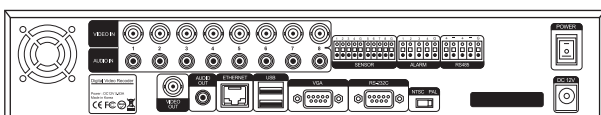

Dimensions

System Configuration

Rear Design

CHE-0824L

H.264 Real-time DVR

DVR

Specifications

Model		CHE-0824L	
Video	Input	Composite	8
	Output	Composite	1
		VGA	1
Audio	Input	RCA	8
	Output	RCA	1
Record	Compression	Video	H.264
	Format	Audio	G.723
	Resolution		NTSC : 720 x 480(D1), 720 x 240(HD1), 360 x 240(CIF) PAL : 720 x 576(D1), 720 x 288(HD1), 360 x 288(CIF)
	Frame Speed	CIF	240 / 200 fps
		HD1	240 / 200 fps
		D1	240 / 100 fps
Record Mode		Manual, Continuous, Schedule, Motion, Sensor	
Mirror Record		Internal / External HDD	
Live Display	Resolution		1280 x 1024 / 1024 x 768 / 800 x 600
	Display Speed		240 fps
	Display Mode		Single, 4, 9, PIP, Seq, POP
Event	Alarm Input (NC / NO)		8
	Alarm Output		4
	Motion Detection		64 Detection Areas Setup
	Alarm Output Time		0 ~ 120 seconds
	Pre-recording		0 ~ 30 seconds
	Post-recording		0 ~ 120 seconds
Playback	Search Mode		Time Search, Calendar Search, Event Search, First & Last File Search
	Display Mode		Single, 4, 9
	Play Mode		Play, Pause, Stop, 2X Digital Zoom, Fast Forward / Fast Reverse
Backup	Interface		USB 2.0 (4 Ports)
	Media		DVR-RW, External HDD, USB Memory Device
Log Data Backup		Support	
Water Mark		Support	
HDD	Type		SATA
	Internal		2 HDD
	External		4 HDD
Network	Control	Web-Monitoring	Live / Playback / Audio / PTZ control / Snapshot
		NetCMS Software	Live / Playback / Audio / PTZ control / Remote backup / Remote firmware upgrade / Config upload / Config download / Recording setup / Remote reboot / Input of camera name / Log-view / Snapshot
		Mobile Viewer	3G Mobile Phones (Typing IP address)
	Protocol		Static IP, DHCP, ADSL(PPPoE), DDNS(dyndns.com / no-ip.com)
Local	Control		USB mouse, Front panel, Remote controller, External keyboard
Power Requirement		12V 5A	
Dimension (mm)		380(W) x 67(H) x 342(D)	
Weight		Approx. 4.5kg	