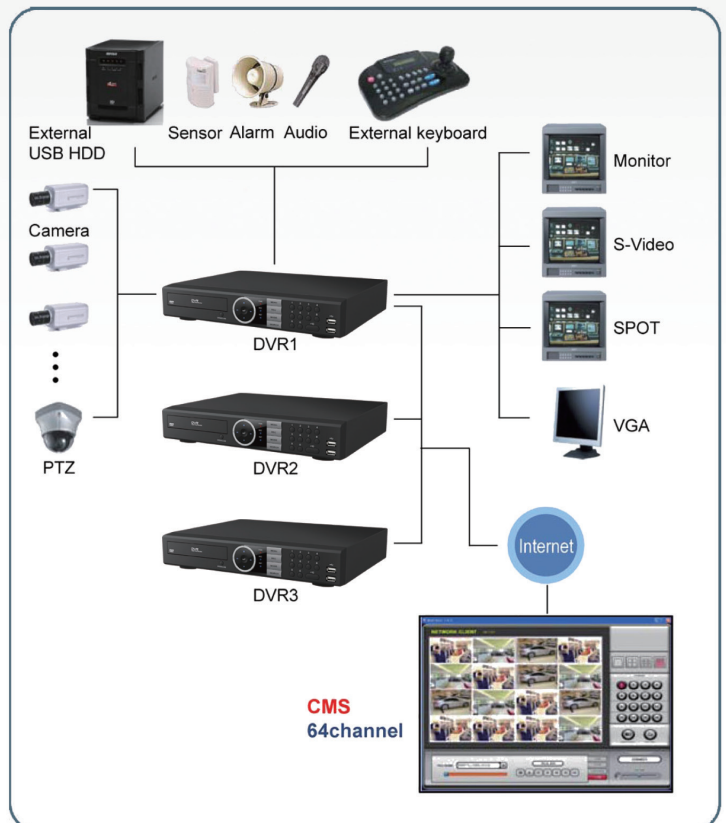

System Configuration