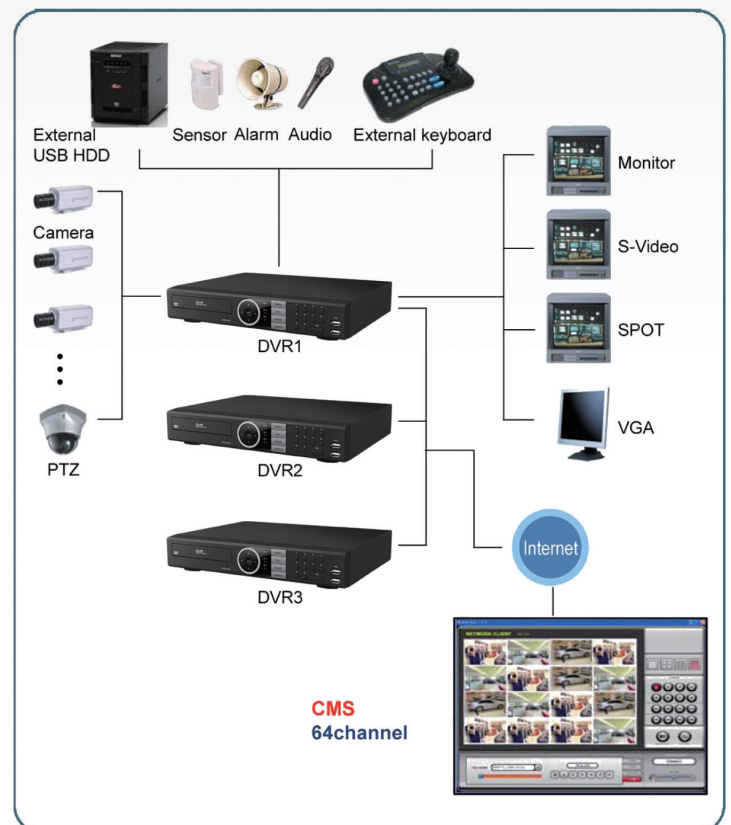

System Configuration