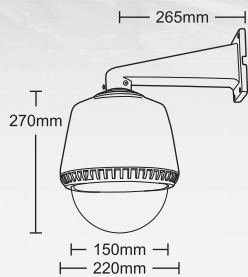

## Dimensions

## Specifications

Model	CHE-2217H
Dome Diameter (mm)	150
Dome Cover Material	ABS plastic
Dome Body Material	Metal
Color	Beige
Max. Size of Camera and Lens (mm)	105(L) x 60(W) x 70(H)
Operating Temperature	-40°C ~ 60°C
Dimension (mm)	Approx. Ø220 x 270(H)
Weight	Approx. 4kg