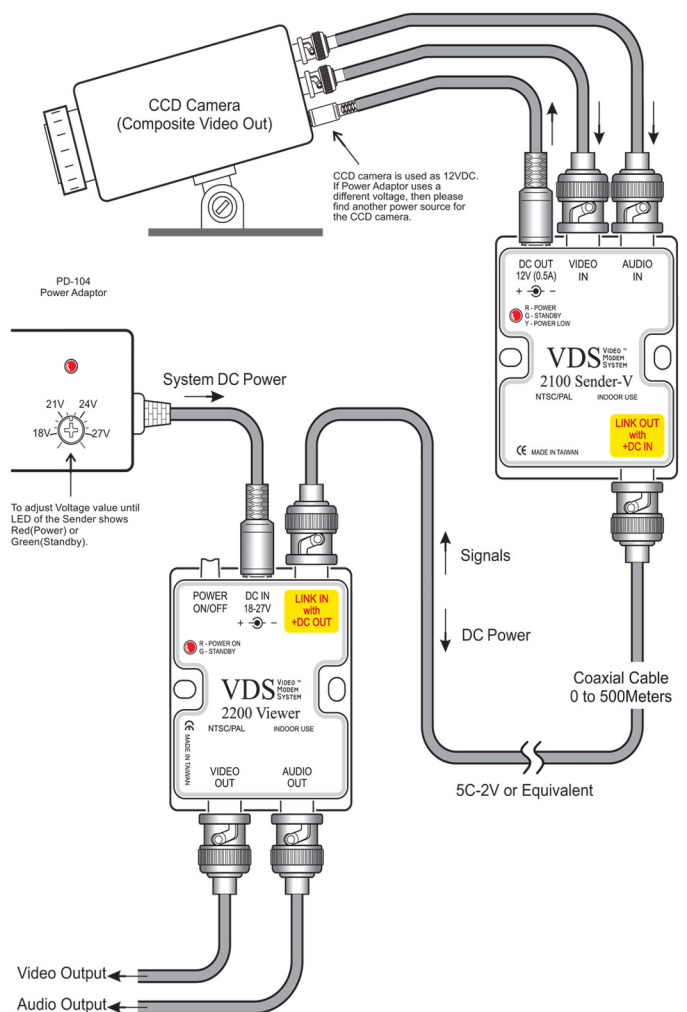

# Video Modem System

VDS-2100 Series

VDS 2100-R sender  
(Remote Unit - RU)

VDS 2200-L viewer  
(Local Unit - LU)

The VDS transmission system transmits real-time video, audio signal and feeds DC power to CCD camera only through one coaxial cable. This feature enables to install and use in all kinds of indoor circumstance.

## Advantages

- ◆ Completely transmits picture and sound in real-time, using one coaxial cable
- ◆ Transmitting AV signals over long distance easily
- ◆ Rugged and compact size
- ◆ Easy to install and easy to use

## Features

- ◆ Sufficient and stable DC Current out (0.4A)
- ◆ Adjustable DC voltage input
- ◆ Light weight and small size
- ◆ High efficiency

## Connection Diagram

\* All Specifications / colors are subject to change without notice. (V.02)