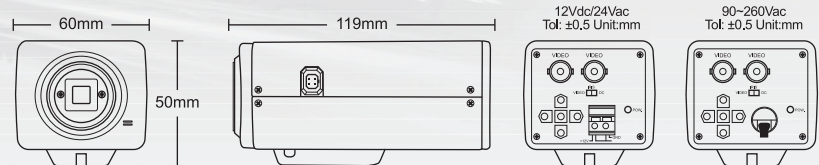

CP-1412

Body Camera

Features

- ❖ 1/3" Digital Wide Dynamic Color Camera (Sony Enhanced Effio-E)
- ❖ Color: 700TVL, B/W: 720TVL
- ❖ Color: 0.03Lux@F1.2, B/W: 0.01Lux@F1.2
- ❖ Multi-Language OSD Control
- ❖ ATR Digital Powerful 128X WDR
- ❖ Anti-Headlight (HLC)
- ❖ 2D Noise Reduction
- ❖ High Contrast Images
- ❖ Ideal for Backlight Environments
- ❖ Mosaic Privacy Mask
- ❖ Advanced Motion Detection Function
- ❖ Picture Quality Adjustable (Contrast / Sharpness / Hue / Gain)

Dimensions

Specifications

Model	CP-1412
TV System	PAL / NTSC
Image Sensor	1/3" Sony 960H Super HAD CCD II
Number of Total Pixels	PAL: 1020(H) x 508(V) NTSC: 1020(H) x 596(V)
Resolution ; DSP	700TVL(Color) / 720TVL(B/W) ; Sony Effio-E
Minimum Illumination	Color: 0.03Lux@F1.2, B/W: 0.01Lux@F1.2, Sense-UP: 0.0001Lux@F1.2
Wide Dynamic Range	128x Normal Camera
Video Output ; Connector	1.0 Vp-p Composite, 75Ω ; BNC
Signal to Noise Ratio	More than 52dB (AGC off)
Gamma Correction	0.45
Menu	OSD Control
Title	TITLE (LOCATION)
Synchronizing System	INTERNAL
Digital Day&Night Mode	COLOR / B&W / AUTO
Electronic Shutter	AUTO (1/50(60)~1/100,000sec.) / MANUAL: 1/50(60), FL 1/120(100), 1/250, 1/500, 1/1,000, 1/2,000, 1/4,000, 1/10,000 sec.
Automatic Gain Control	AUTO (4 Steps)
White Balance	ATW / PUSH / USER 1 / USER 2 / ANTI CR / MANUAL / PUSH LOCK
Back Light Compensation	HLC / BLC / OFF
Flickerless	ON / OFF
Dynamic Noise Reduction	2D
Language	ENGLISH / JAPANESE / GERMAN / FRENCH / RUSSIAN / PORTUGUESE / SPANISH / SIMPLIFIED CHINESE
Motion Detection ; Privacy	ON / OFF (24x16 Zones) ; ON / OFF (8 Zones Programmable, Mosaic)
Automatic IRIS ; Connector	VIDEO / DC ; D4 IRIS Jack
Lens Mount	CS / C mount (With Adaptor Ring)
Power Supply ; Consumption	Standard: 12Vdc±10% ; 1.5W Option: 12Vdc/24Vac (10.8~39Vdc/24Vac) ; 2.5W, 90~260Vac ; 2.0W
Operation ; Storage Temperature	-10°C~50°C ; -20°C~60°C
Operation ; Storage Humidity	Maximum: RH80% ; RH90%
Dimension (mm)	60(W) x 50(H) x 119(D)
Net Weight	350g