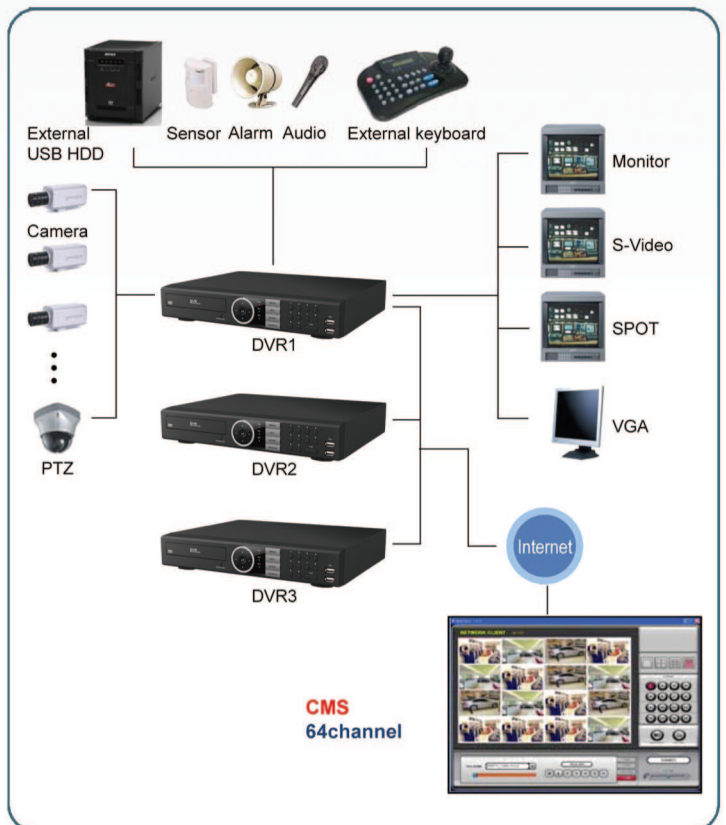

System Configuration