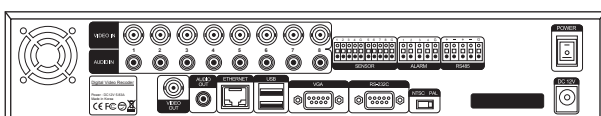

Rear Design

CHE-0824L