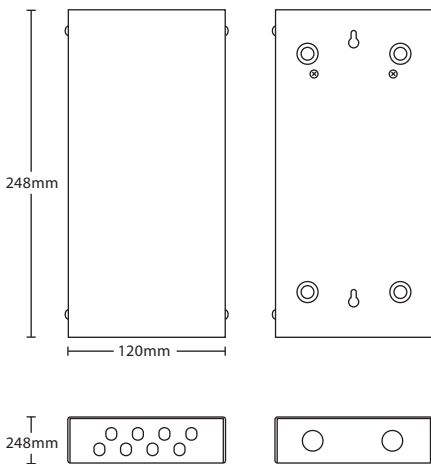

DIMENSIONS

FEATURES

- Light, metal material
- Black Color
- Easy installation
- Excellent cable routing arrangement
- Dimensions(mm) : 248(L) x 120(W) x 35(H)

PRODUCT INSIDE