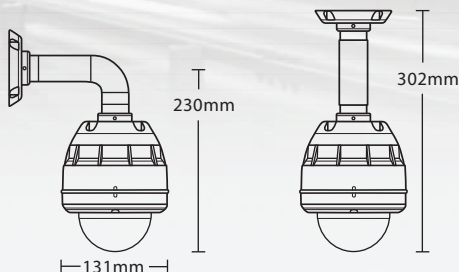

CHE-Mini10XP

Outdoor Speed Dome Camera

Features

- ❖ 10x Optical Zoom Lens
- ❖ 10x Digital Zoom
- ❖ High Sensitive 1/4" Interline Transfer CCD
- ❖ High Resolution (500 TV lines @ Color / 570 TV lines @ B/W)
- ❖ True Day & Night (ICR)
- ❖ 240 preset positions
- ❖ 0° - 360° continuous pan movement
- ❖ 0° - 90° tilt movement
- ❖ RS-485 protocol compatible
- ❖ Automatic Home / Preset / Tour / Pattern / Scan Function
- ❖ IP 67 (Water Proof)
- ❖ Vandal Proof (Built-in Fan & Heater)

Dimensions

Specifications

Image Device	1/4-type (1/4") interline transfer CCD
Lens	f=3.8mm to 38.0mm ; F=1.8
Effective Pixels	752(H) x 582(V)
Horizontal Resolution	500 TVL @ Color ; 570 TVL @ B/W
Zoom Ratio	10x + digital zoom x10
Auto Focus	Manual / Auto
Synchronization	Internal (INT)
Min. Illumination	0.7 Lux at F1.8 in Color ; 0.02 Lux at F1.8 in B/W
S/N Ratio	50 dB
AGC	Auto
Auto White Balance	Auto
Back light Compensation	Auto
Panning Movement	0° - 360° continuous endless
Panning Speed	0.1° to 400°/sec
Tilting Modes	Manual
Tilt Movement	From 0° - 90°
Tilt Speed	2° to 95°/sec
Controller Interface	RS485
Control Functions	Pan and Tilt, zoom and focus
Power Supply	DC 12V, 750mA
Dimension(mm)	Ø 132.5 x 162.05(H)
Weight	Approx. 1400g